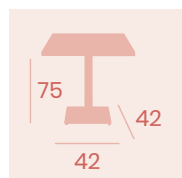

Ref. 9102

Ref. 9120

Ref. 9111

Ref. 9122

Mesa Nápoles 9650

Ø 70

Tablero Melamina

Studio Valkiria