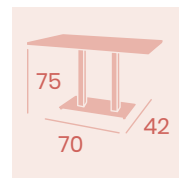

Ref. 9102

Ref. 9120

Ref. 9111

Ref. 9122

Mesa Nápoles 9650

Ø 70

Tablero Melamina

Studio Valkiria