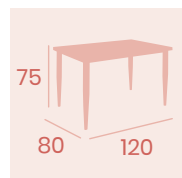

Ref. 877

Ref. 877

Ref. 899

Ref. 899

Ref. 912

Mesa Alaska 8000

Ø 100

Tablero Melamina Roble Atlas
Pie Acero Pintado Negro