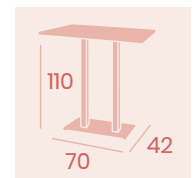

Ref. 9102

Ref. 9120

Ref. 9111

Ref. 9122

Mesa Nápoles 9650

Ø 70

Tablero Melamina

Studio Valkiria