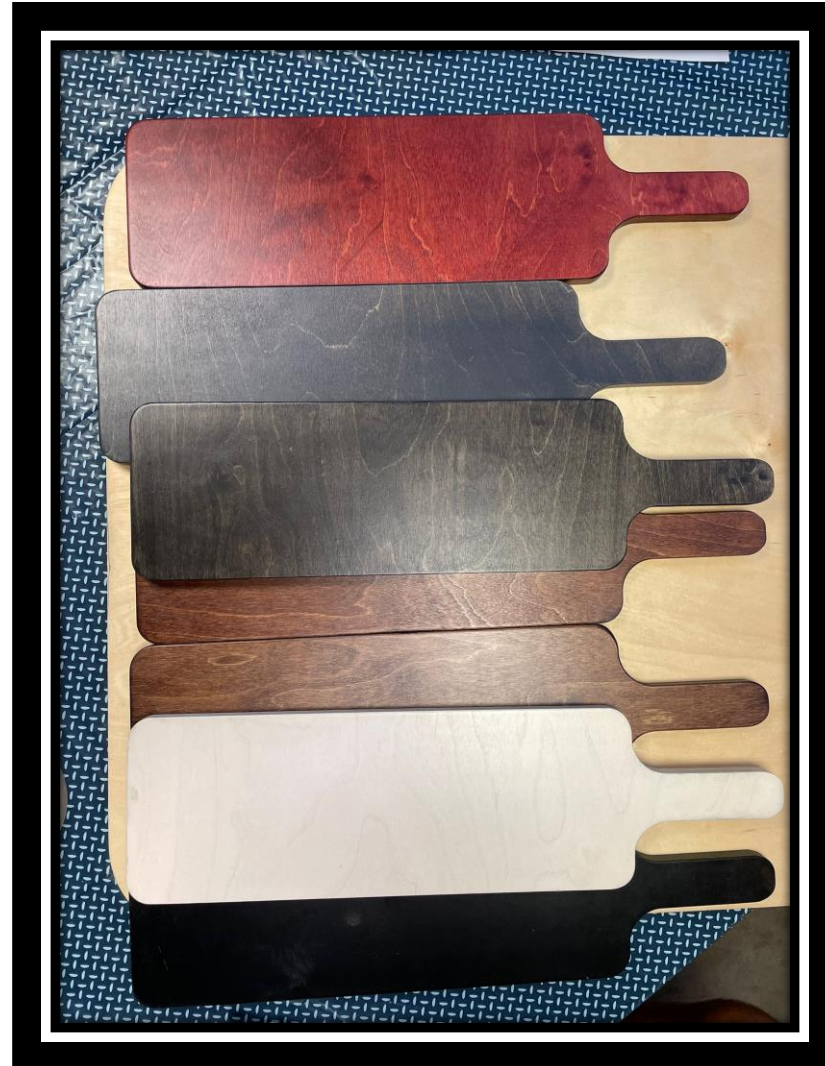

PERSONNALISATIONS

AVEC COULEUR
(vernis alimentaire)